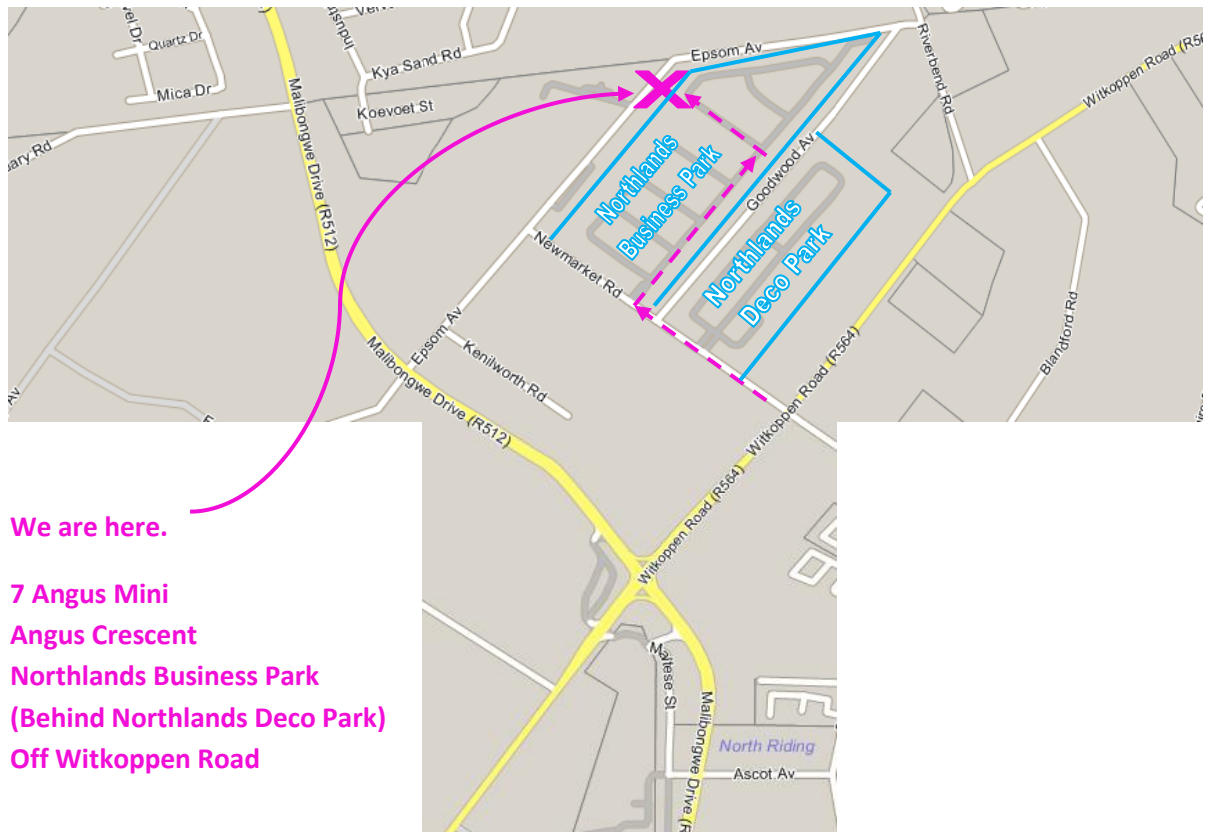

Where to find us

To Fourways

We are here.

7 Angus Mini
Angus Crescent
Northlands Business Park
(Behind Northlands Deco Park)
Off Witkoppen Road

To Northgate

To Randburg (N1)

Directions from Northgate

Driving on Witkoppen road to Fourways
Pass Over Molibongwe Drive (R512) towards Fourways.
Next Robot Left into New Market Road
Pass Northlands Deco Park
Northlands Business Park will be the next entrance to the right.
Pass through Boom
Pass 4 Roads till Angus Crescent and turn Left
At the bottom of the street you will find Angus Mini

Directions from Fourways

Driving on Witkoppen road to Northgate
Pass the Pot Place
Pass the Total Garage on Riverbend road
Next Robots Right into New Market Road
Pass Northlands Deco Park
Northlands Business Park will be the next entrance to the right.
Pass through Boom
Pass 4 Roads till Angus Crescent and turn Left
At the bottom of the street you will find Angus Mini